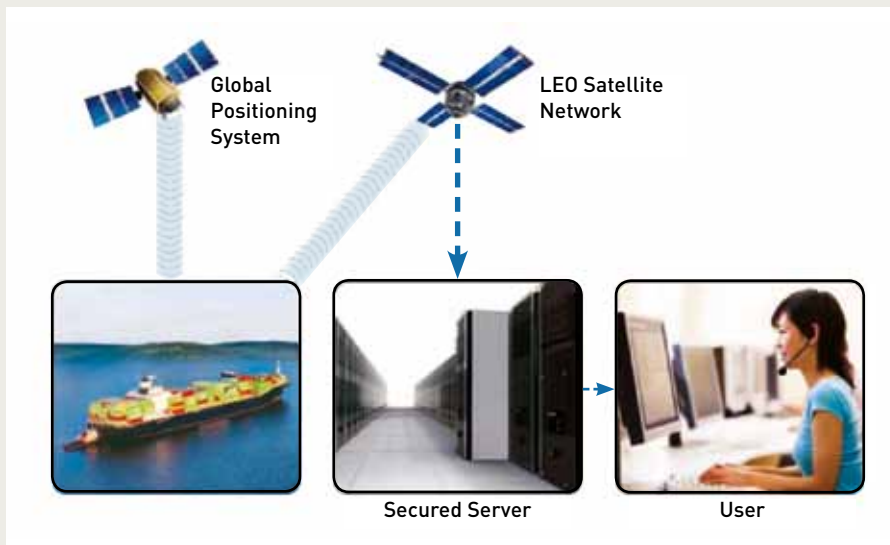

Mobile asset tracker

This AgilSense device can monitor movements of mobile assets in the air, on land or at sea

Knowing the location and operating conditions of valuable assets is a necessity for successful supply chain management. With AgilSense Mobile Asset Tracker, a tracking and monitoring unit, this is an easily achievable goal for every logistics operator and manager.

AgilSense Mobile Asset Tracker allows users to keep track of valuable assets globally and it can be applied across all platforms, be it in the air, on land and at sea. The low power consumption device receives signals

AgilSense Mobile Asset Tracker is simple to manage and can be tucked easily out of sight.

Housed in a sturdy and water-resistant casing, AgilSense Mobile Asset Tracker is engineered to operate in harsh environmental conditions.

Maritime

The Tracker enables fleet operators to monitor the global

from GPS satellite and relays its current location data and sensor status through Low Earth Orbit (LEO) satellite network at regular intervals to the end-user.